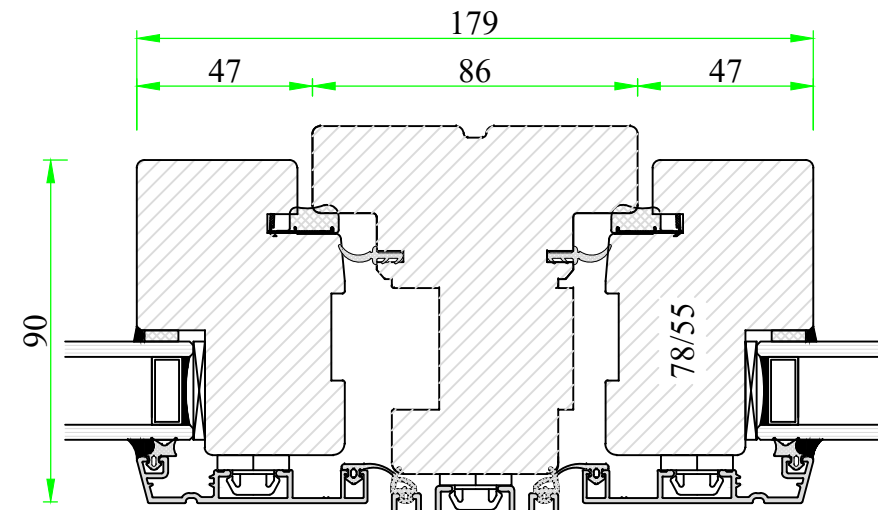

Frame Side / Jamb

Fixed Mullion

Frame Head

'Flying' Mullion

Frame Cill

REV	DATE	BY	DESCRIPTION
A	01/23	MF	Additional Cill

PROJECT

DRAWING Alu Cladded Sections