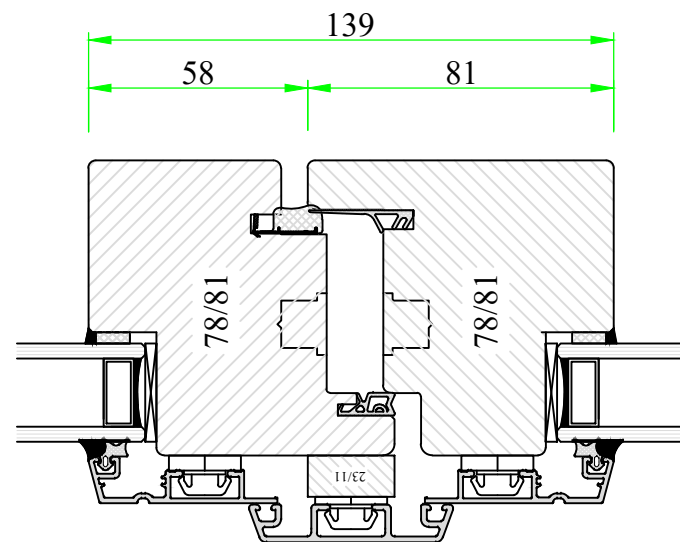

Frame Side / Jamb

Fixed Mullion

Frame Head

'Flying' Mullion

Frame Cill

REV	DATE	BY	DESCRIPTION
A	01/23	MF	Additional Cill

PROJECT

DRAWING Alu Cladded Sections