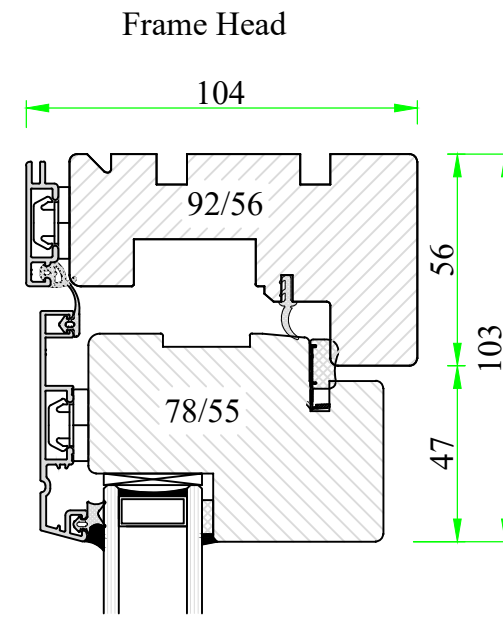

Frame Side / Jamb

Fixed Mullion

Frame Head

'Flying' Mullion

Frame Cill

REV	DATE	BY	DESCRIPTION
A	01/23	MF	Additional Cill

PROJECT

DRAWING Alu Cladded Sections