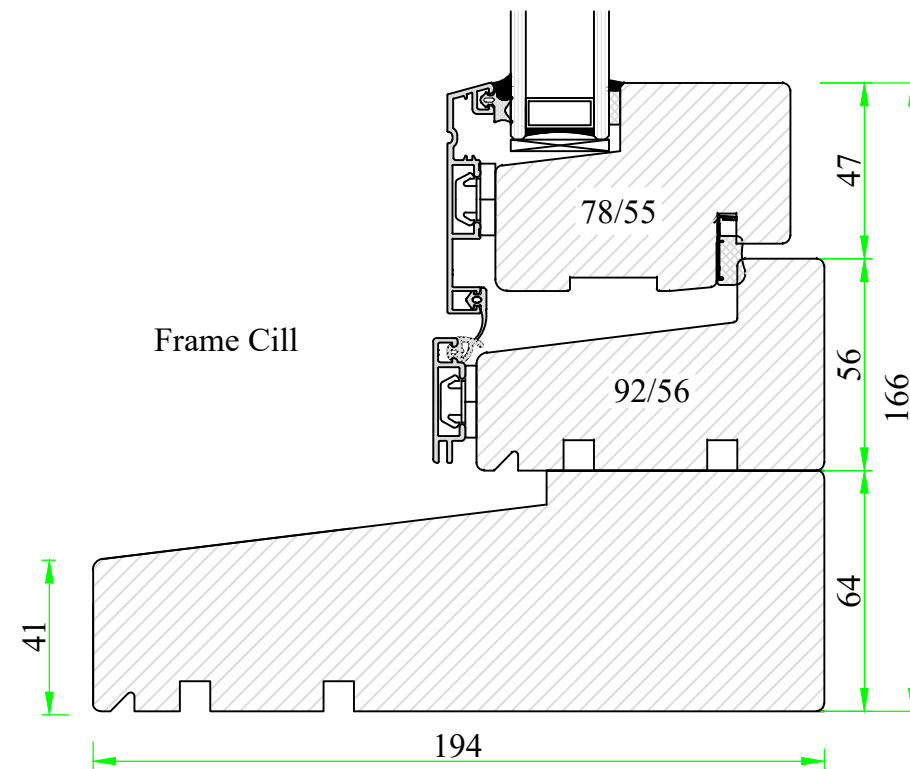

Frame Side / Jamb

Fixed Mullion

Frame Head

'Flying' Mullion

Frame Cill

REV	DATE	BY	DESCRIPTION
A	01/23	MF	Additional Cill

PROJECT

DRAWING Alu Cladded Sections